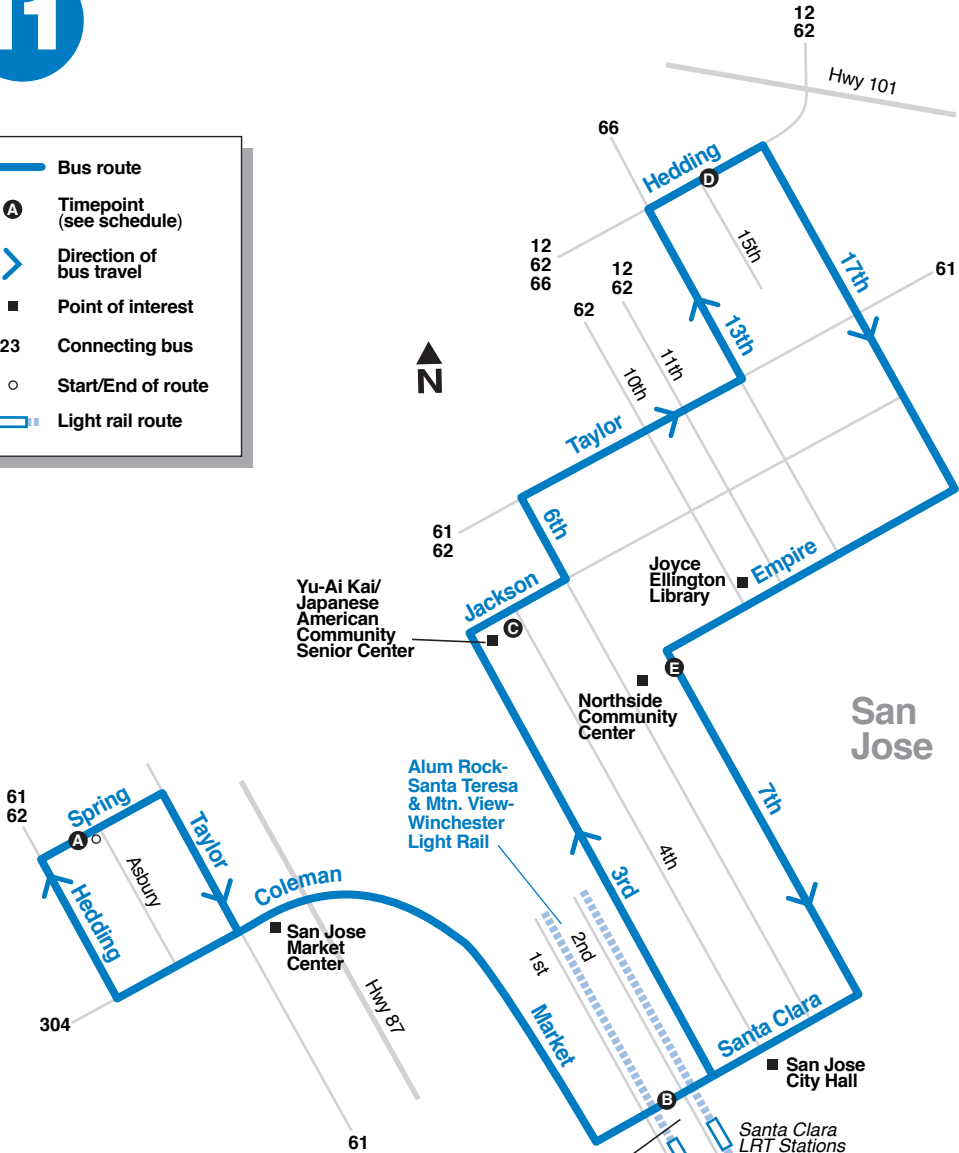

11

- Bus route
- Ⓐ Timepoint (see schedule)
- Direction of bus travel
- Point of interest
- 23 Connecting bus
- Start/End of route
- Light rail route

- Downtown
San Jose
- 11 22 23 63 64
 - 65 66 68 72 73 81
 - 82 168 180 181
 - 304 522 LRT
 - Hwy 17 DASH
 - Monterey - San Jose Express (MST 55)