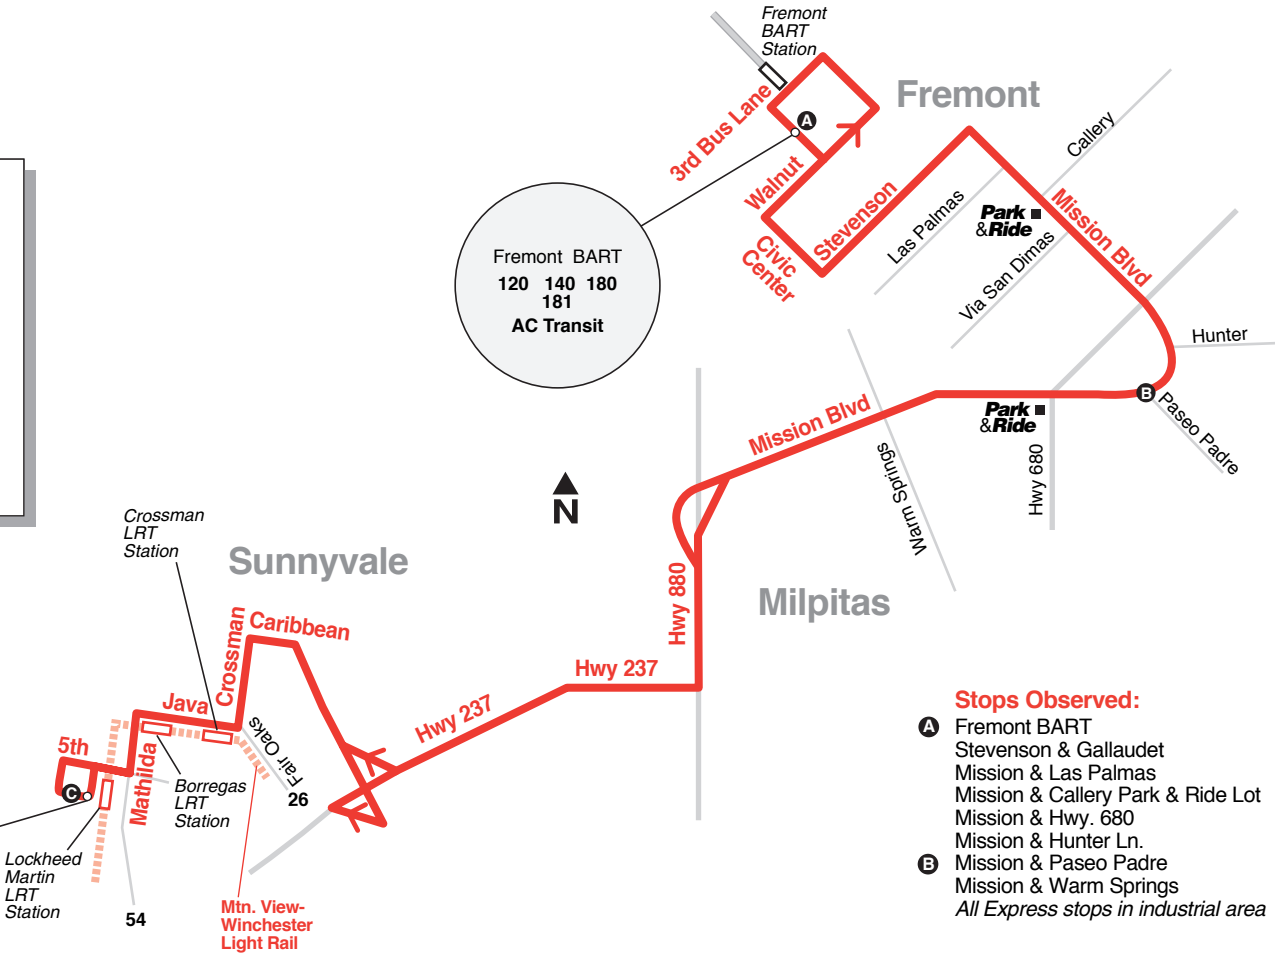

# 120

- Bus route
- Ⓐ Timepoint (see schedule)
- > Direction of bus travel
- Point of interest
- 23 Connecting bus
- Start/End of route
- Light rail route
- BART route

Fremont BART  
120 140 180  
181  
AC Transit

Lockheed Martin  
Transit Center  
26 54 120  
121 122 321  
328 LRT

- Stops Observed:**
- Ⓐ Fremont BART  
Stevenson & Gallaudet  
Mission & Las Palmas  
Mission & Callery Park & Ride Lot  
Mission & Hwy. 680  
Mission & Hunter Ln.
  - Ⓑ Mission & Paseo Padre  
Mission & Warm Springs  
*All Express stops in industrial area*