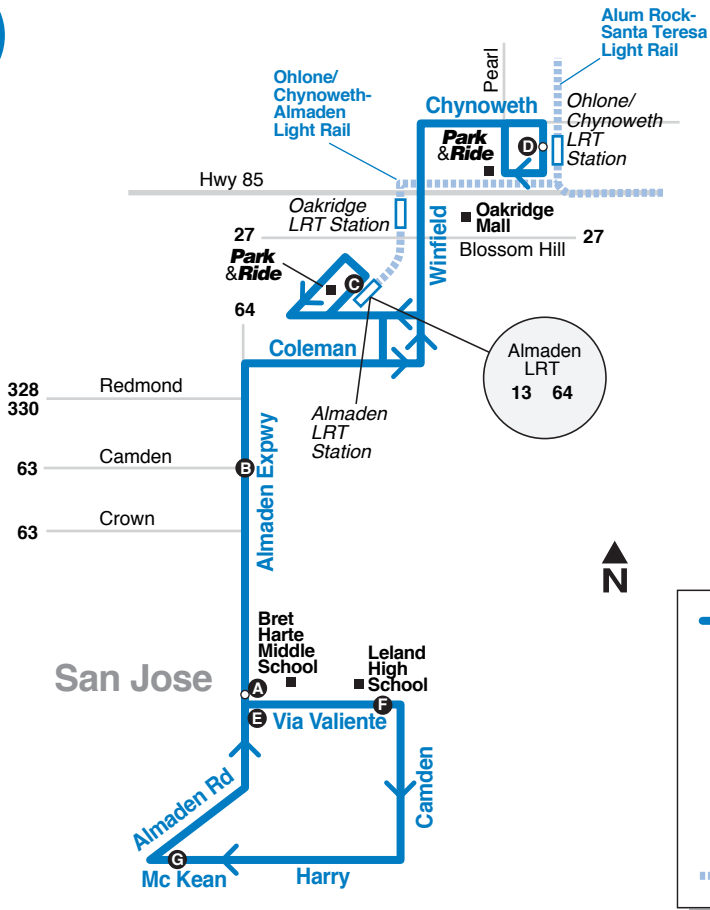

13

Almaden LRT
13 64

	Bus route
	Timepoint (see schedule)
	Direction of bus travel
	Point of interest
	Start/End of route
	Light rail route
	23 Connecting bus