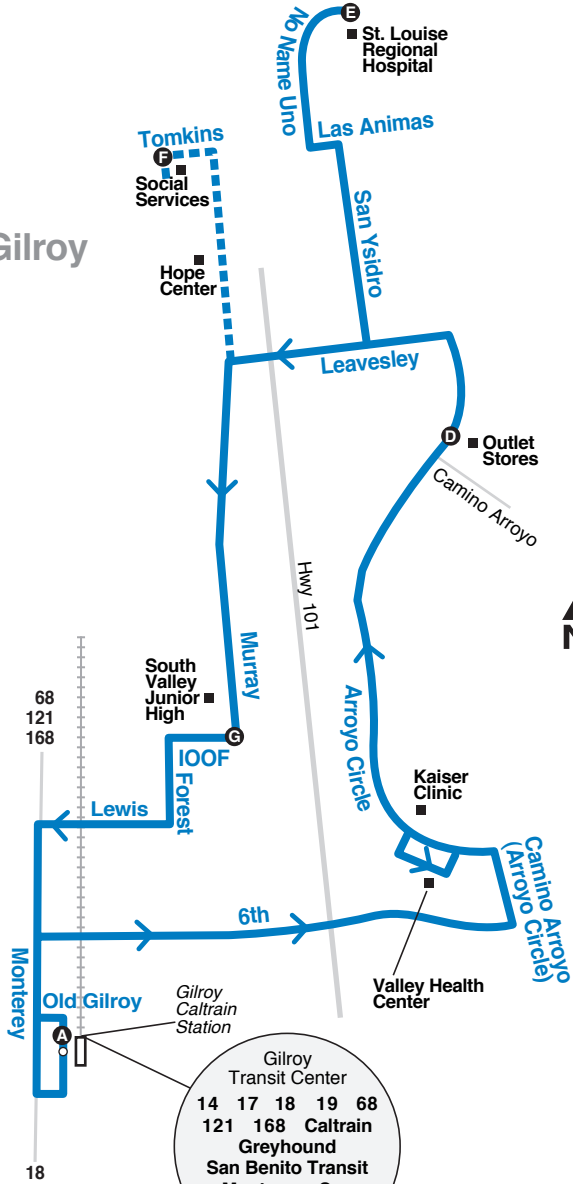

17

Gilroy

Gilroy

- Bus route
- - - Scheduled trips only
- A** Timepoint (see schedule)
- > Direction of bus travel
- Point of interest
- 23 Connecting bus
- Start/End of route
- + □ + Caltrain route

Gilroy
 Transit Center
 14 17 18 19 68
 121 168 Caltrain
 Greyhound
 San Benito Transit
 Monterey - San
 Jose Express
 (MST 55)