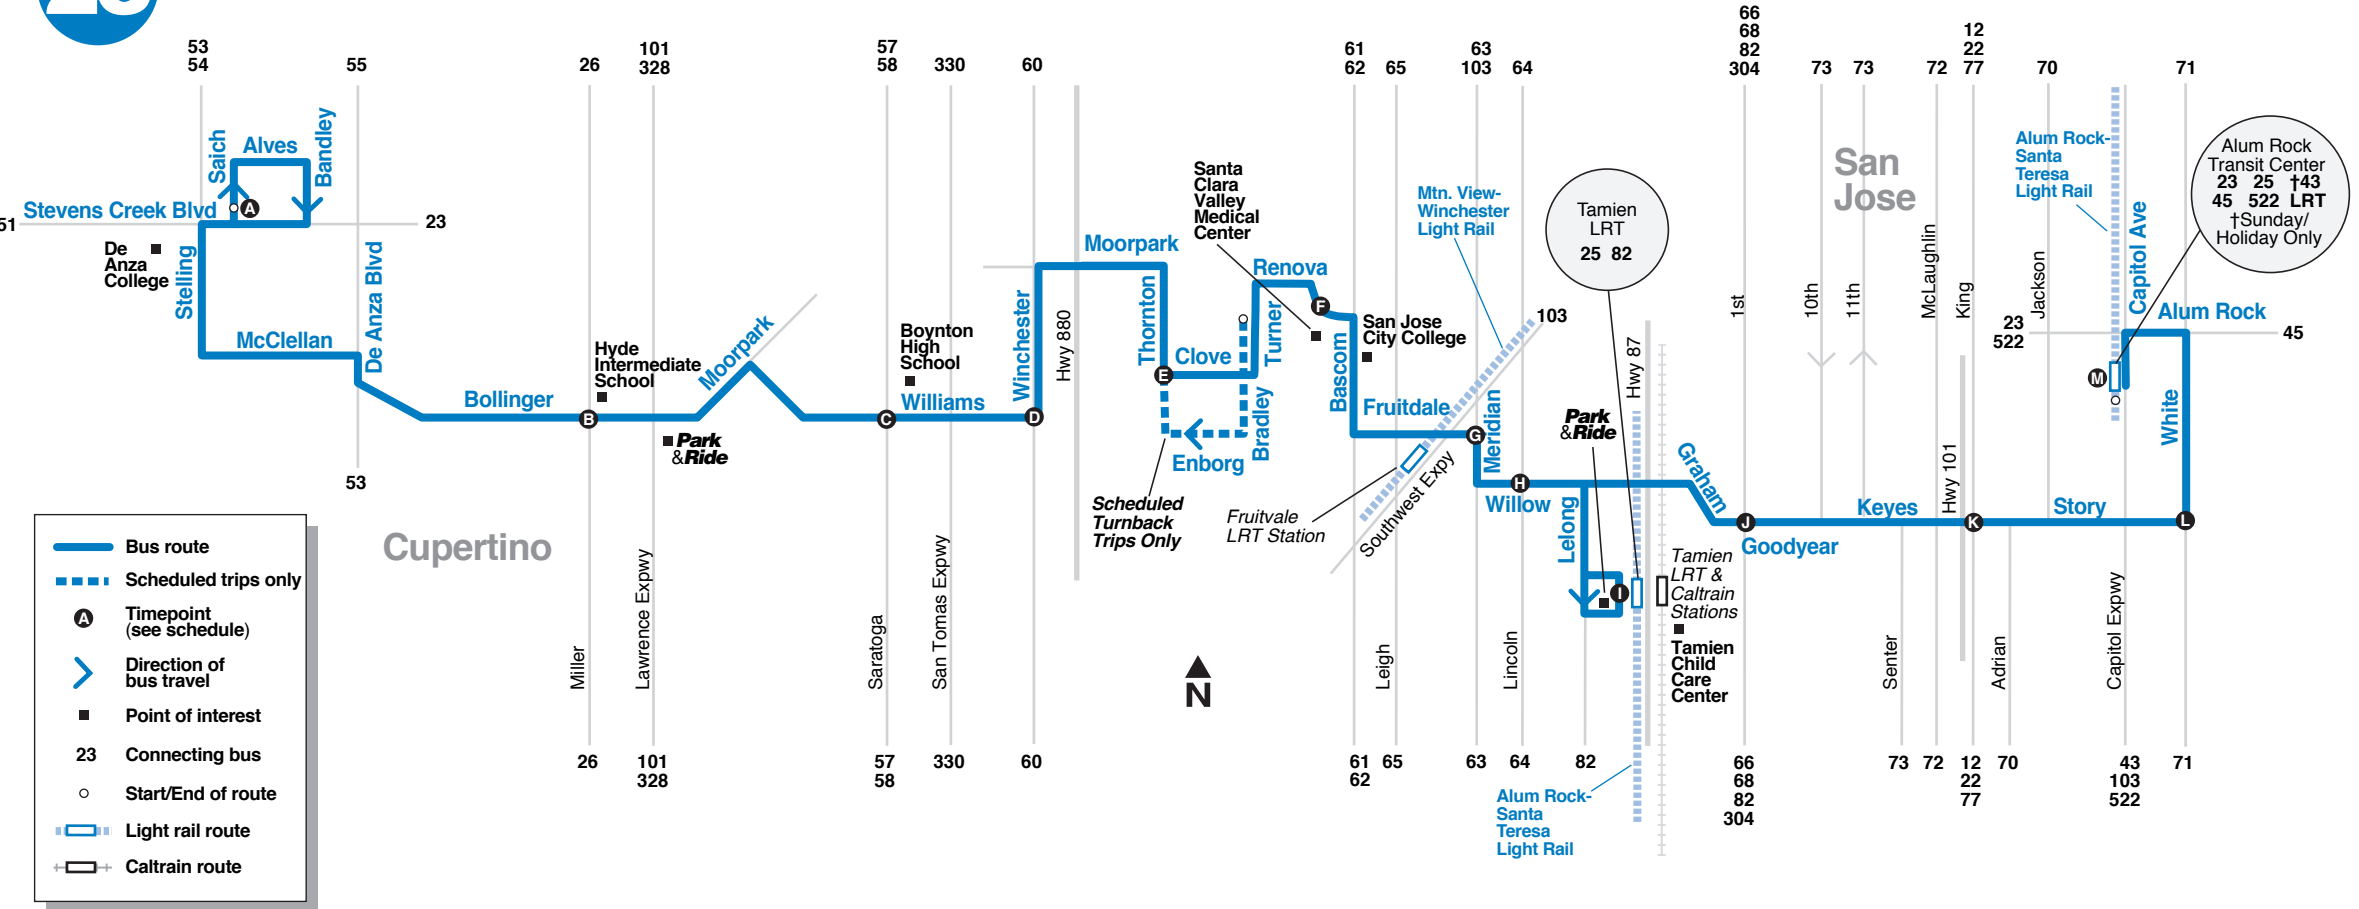

25

Alum Rock
Transit Center
23 25 ↑43
45 522 LRT
↑Sunday/
Holiday Only