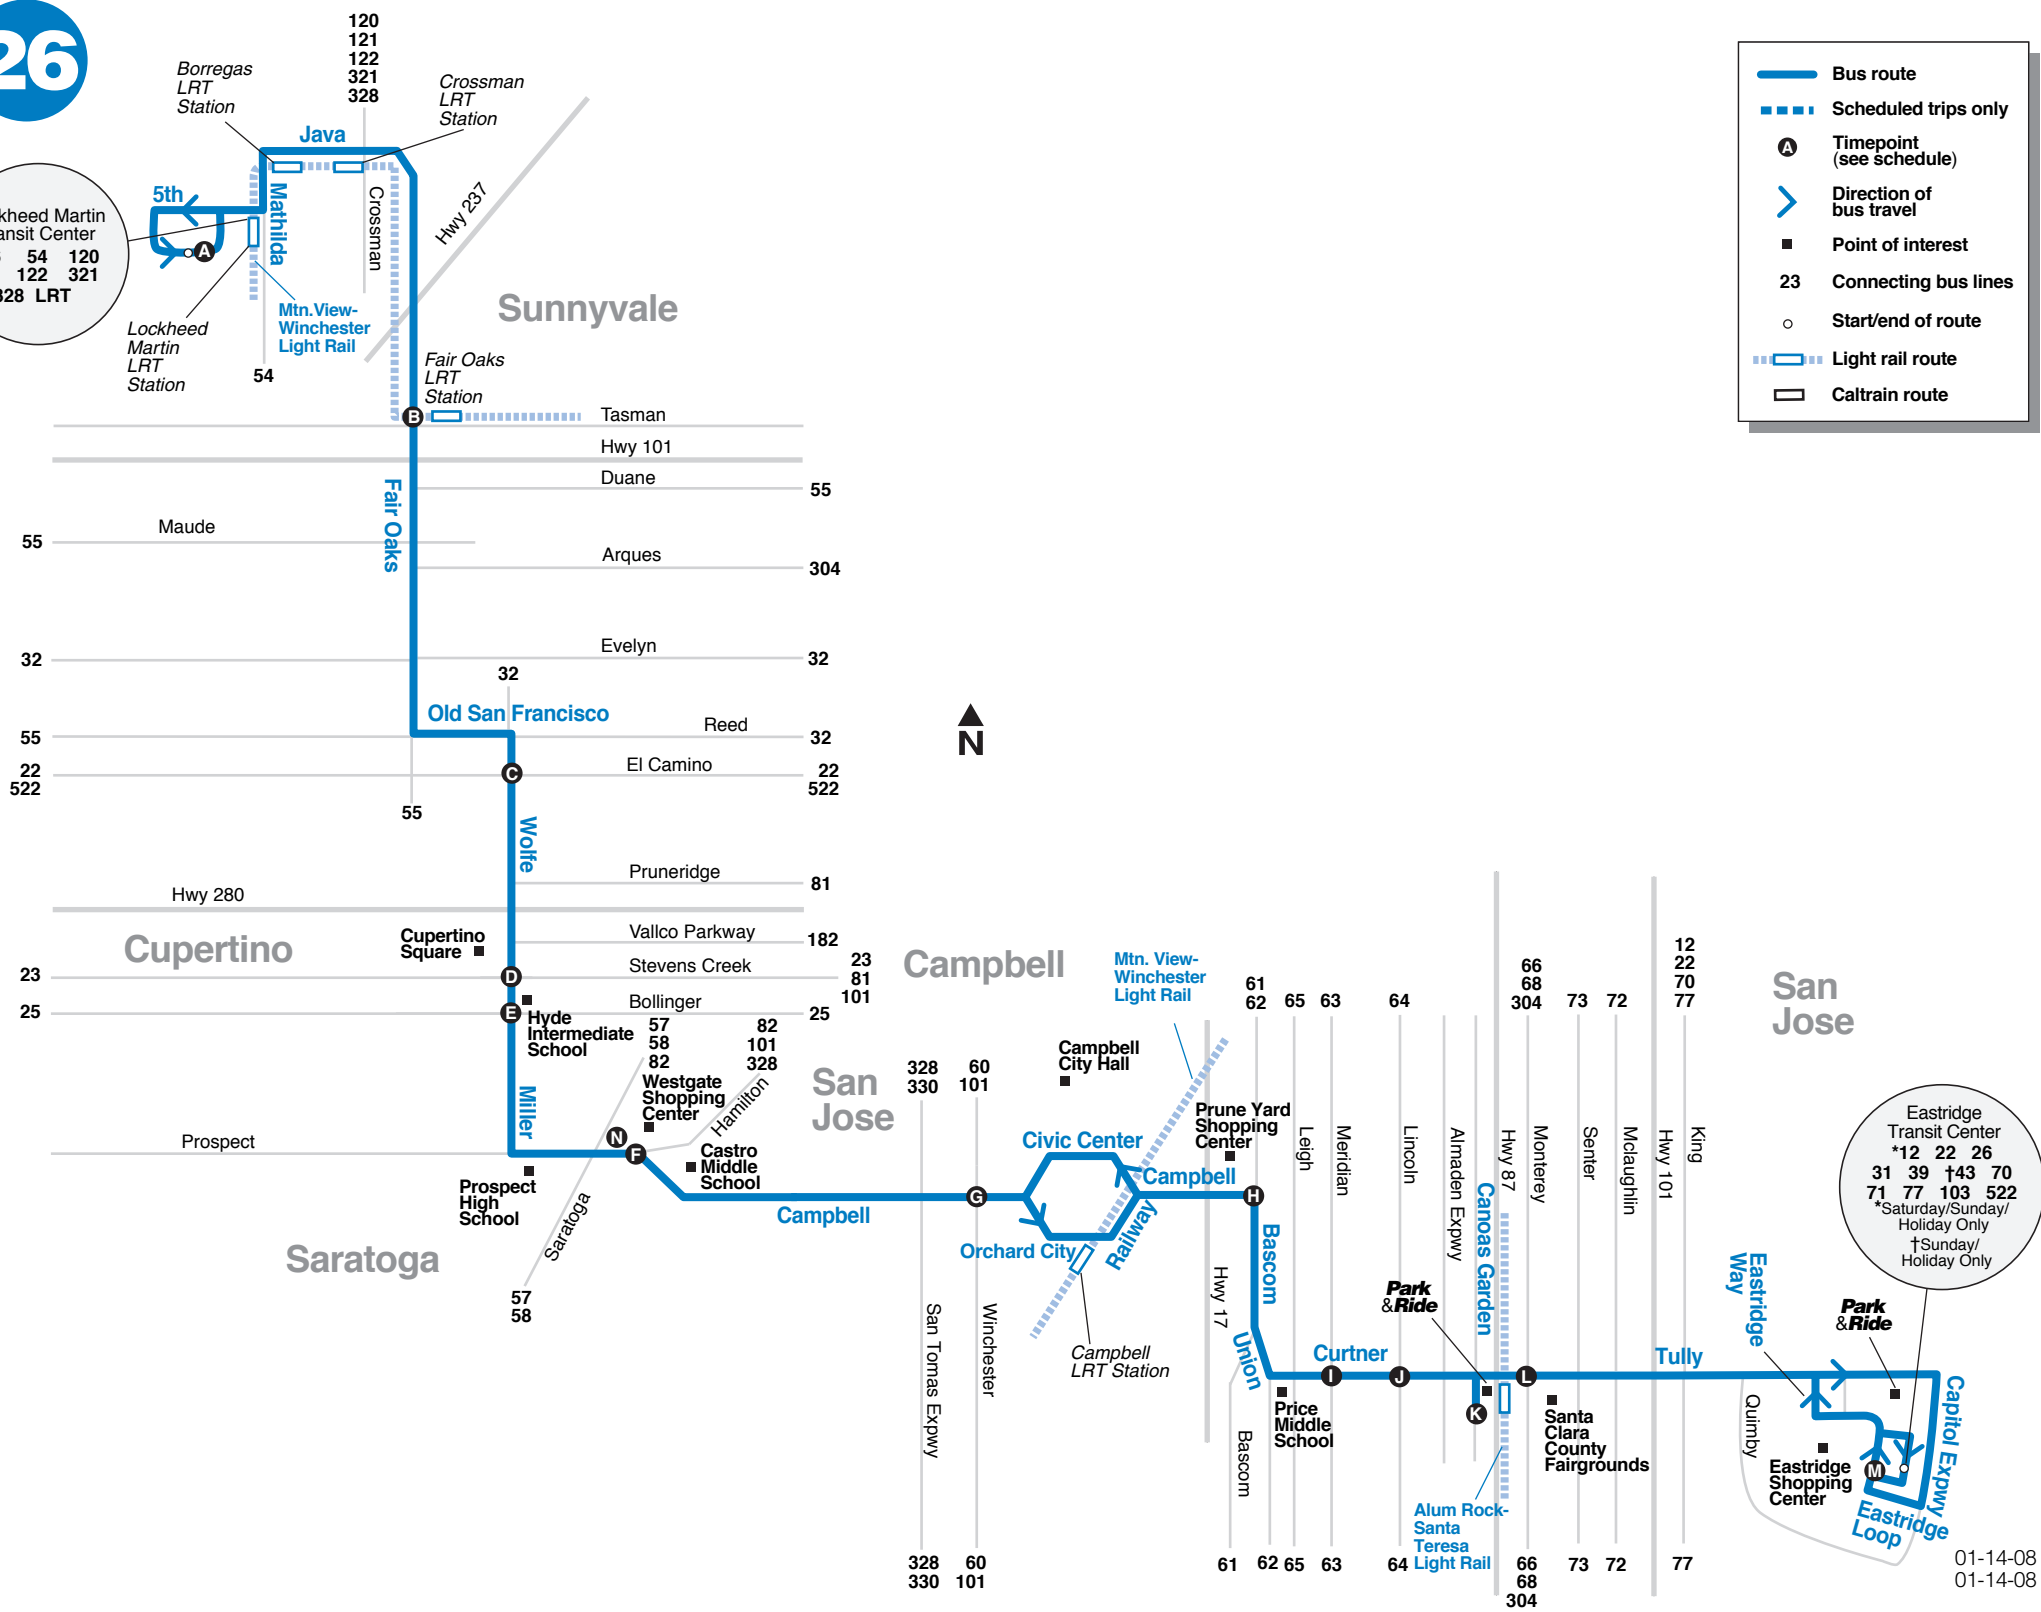

26

Lockheed Martin Transit Center
26 54 120
121 122 321
328 LRT

- Bus route
- Scheduled trips only
- Timepoint (see schedule)
- Direction of bus travel
- Point of interest
- Connecting bus lines
- Start/end of route
- Light rail route
- Caltrain route

Eastridge Transit Center
*12 22 26
31 39 †43 70
71 77 103 522
*Saturday/Sunday/
Holiday Only
†Sunday/
Holiday Only