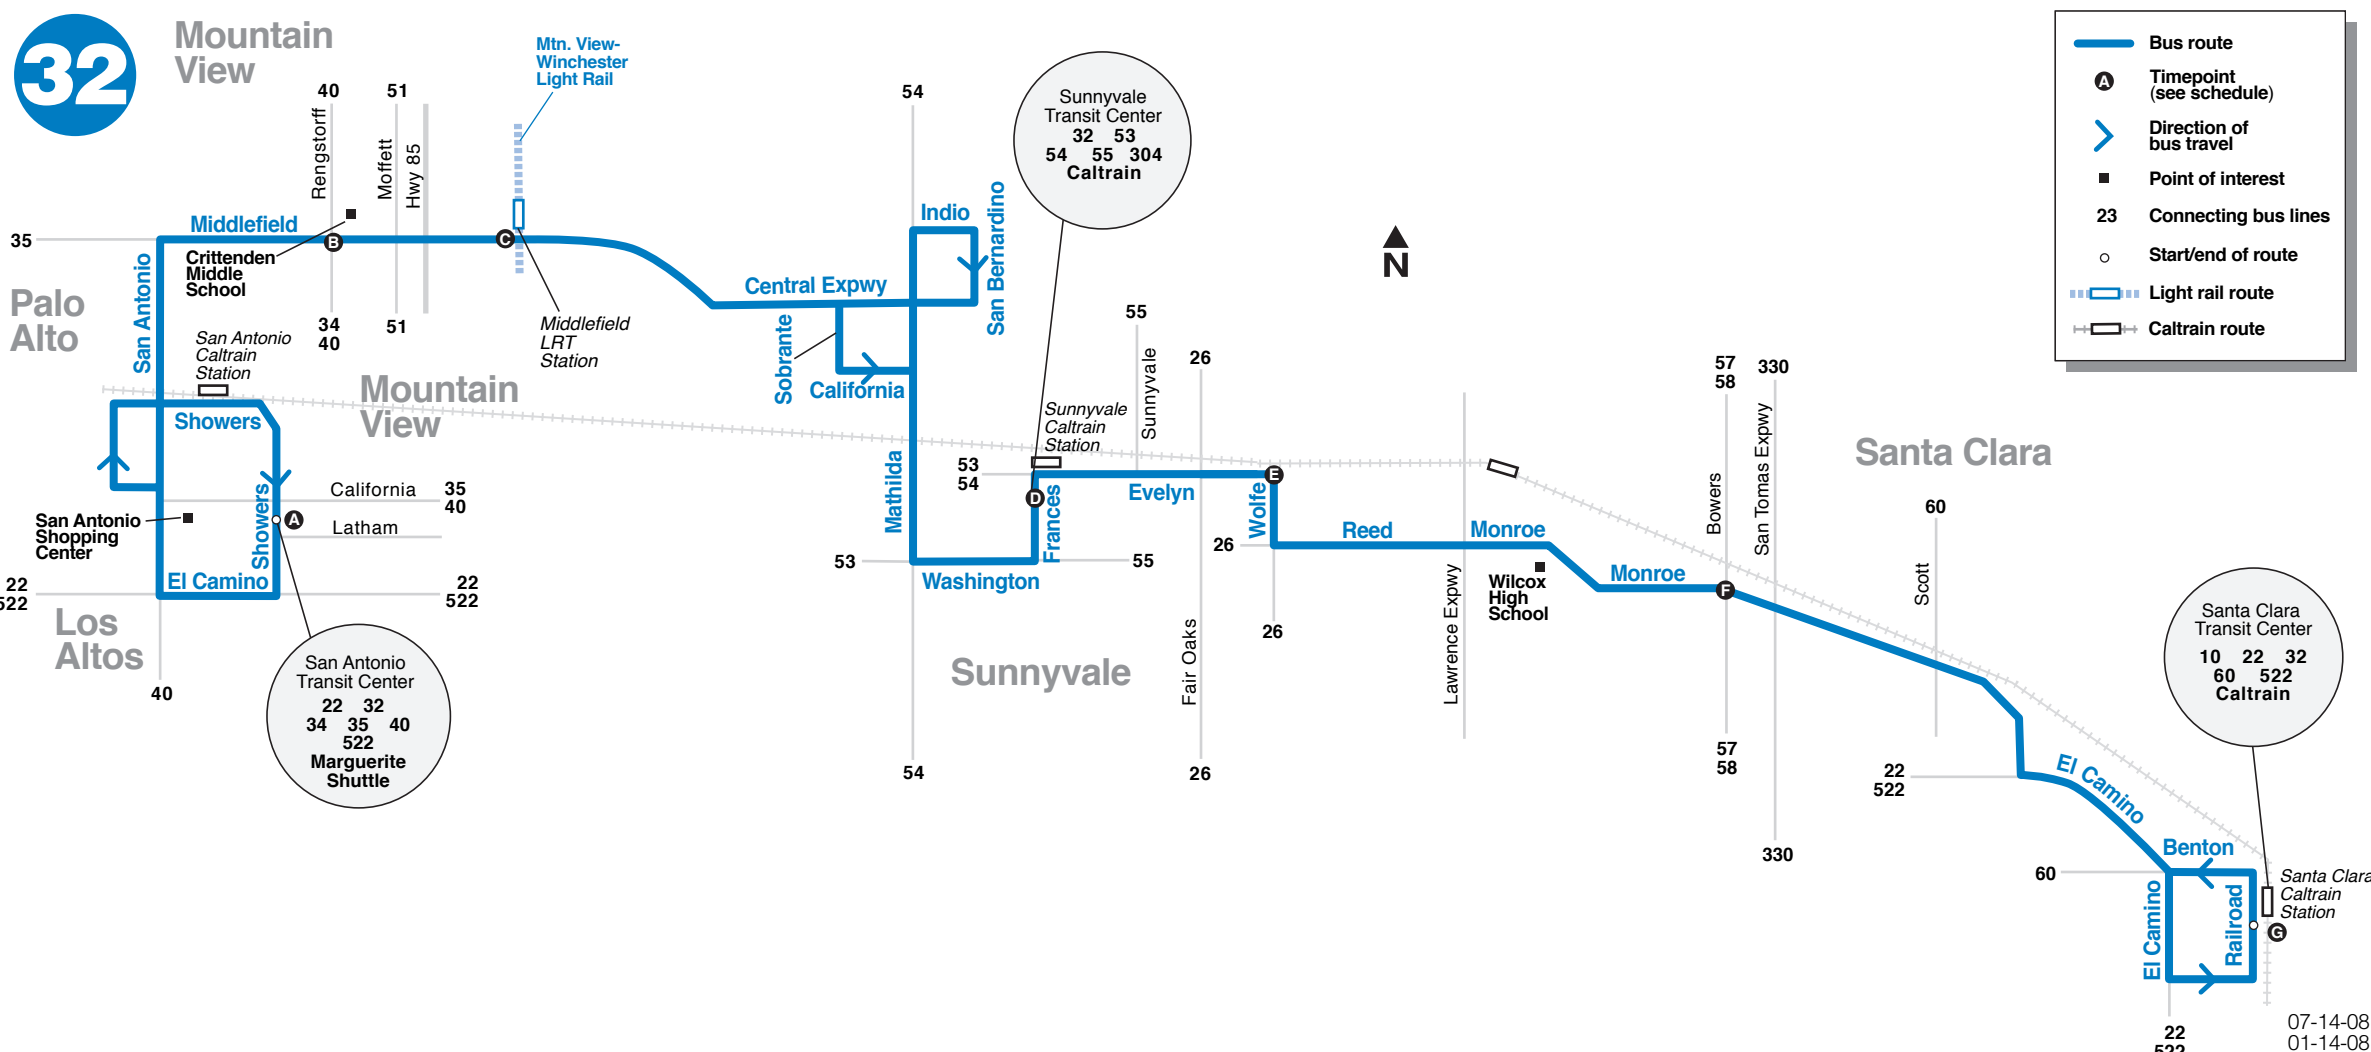

## Mountain View

Palo Alto

Los Altos

Mountain View

Sunnyvale

Santa Clara

San Antonio Transit Center  
22 32  
34 35 40  
522  
Marguerite Shuttle

Sunnyvale Transit Center  
32 53  
54 55 304  
Caltrain

Santa Clara Transit Center  
10 22 32  
60 522  
Caltrain

- Bus route
- Timepoint (see schedule)
- Direction of bus travel
- Point of interest
- Connecting bus lines
- Start/end of route
- Light rail route
- Caltrain route