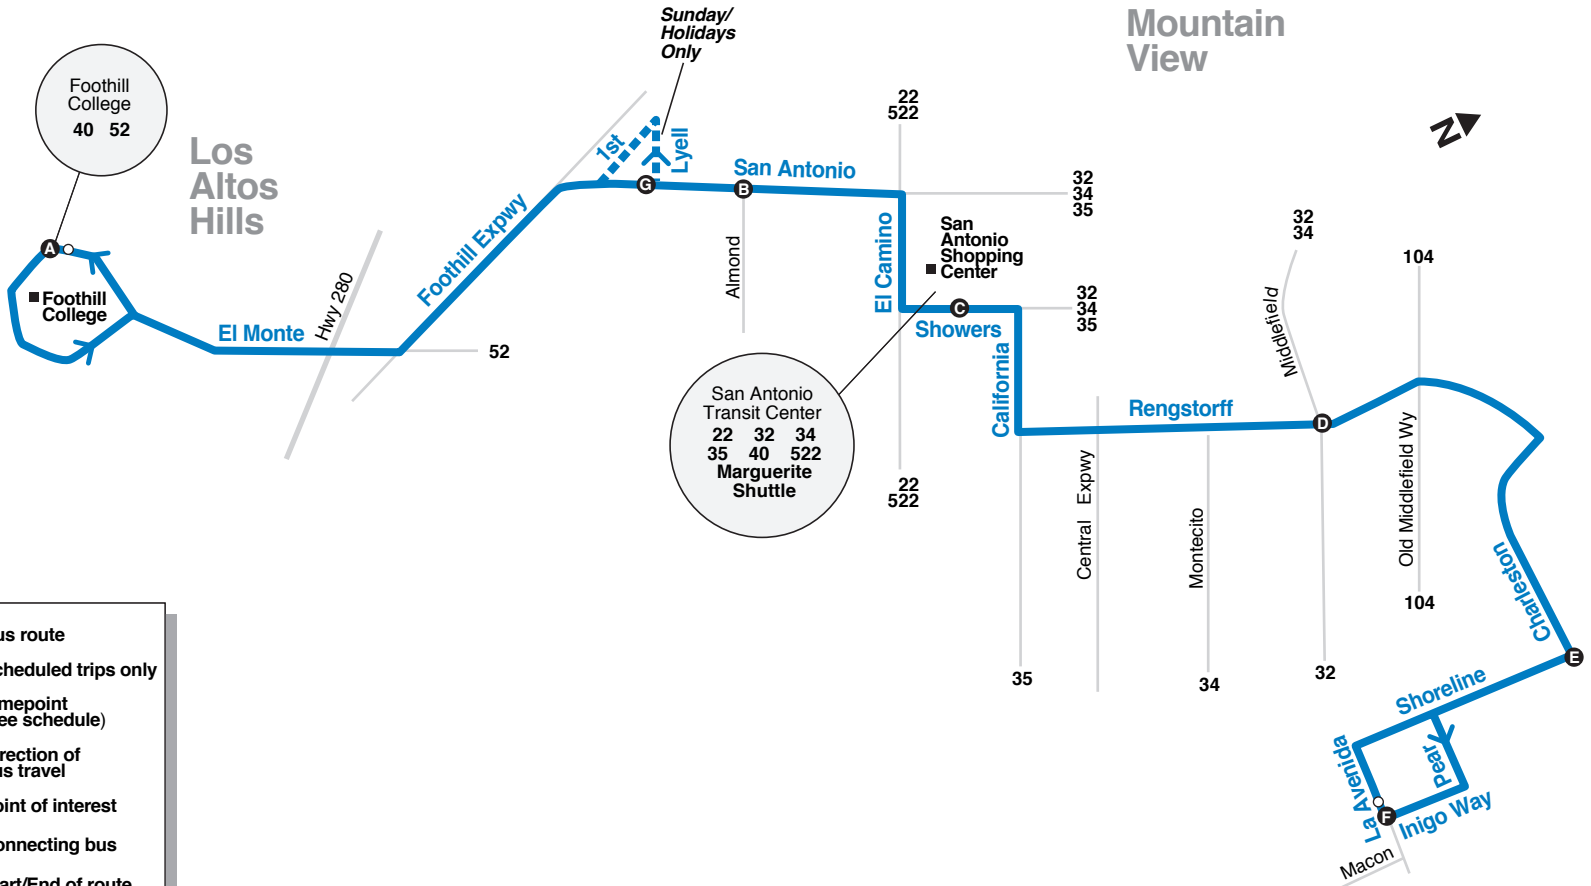

40

Mountain View

-  Bus route
-  Scheduled trips only
-  Timepoint (see schedule)
-  Direction of bus travel
-  Point of interest
- 23** Connecting bus
-  Start/End of route