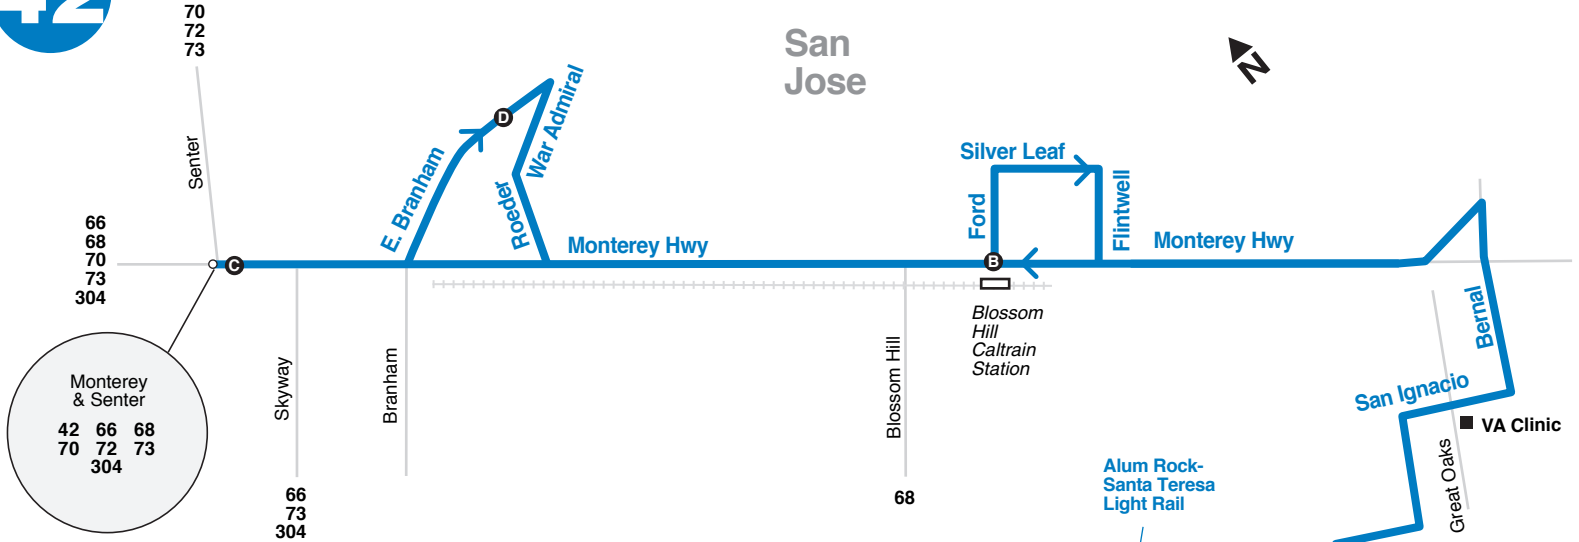

42

San Jose

Monterey & Senter
 42 66 68
 70 72 73
 304

Santa Teresa LRT
 42 68 102
 122 182 304
 IBM Shuttle
 Hitachi Shuttle

-  Bus route
-  Timepoint (see schedule)
-  Direction of bus travel
-  Point of interest
- 23** Connecting bus
-  Start/End of route
-  Light rail route