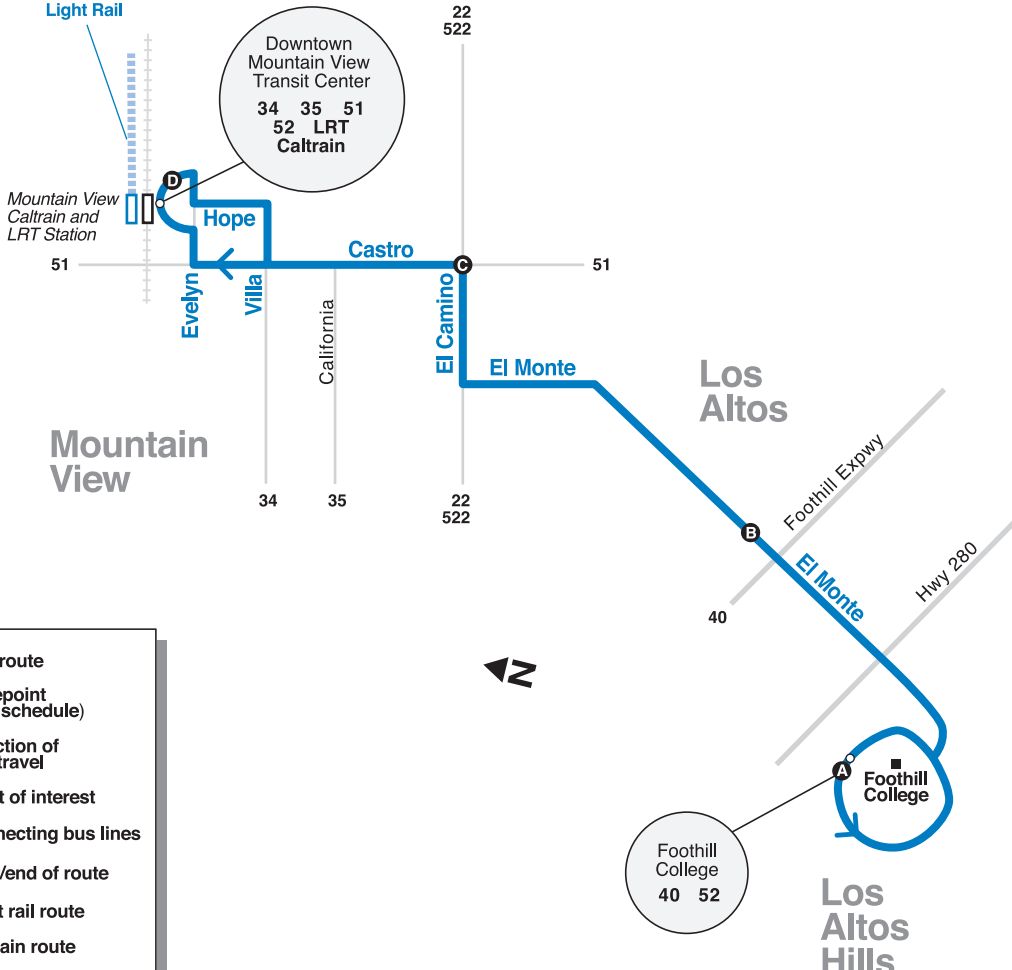

52

Mtn. View-Winchester Light Rail

Downtown Mountain View Transit Center  
34 35 51  
52 LRT  
Caltrain

Mountain View Caltrain and LRT Station

Mountain View

Los Altos

Los Altos Hills

Foothill College  
40 52

-  Bus route
-  Timepoint (see schedule)
-  Direction of bus travel
-  Point of interest
- 23 Connecting bus lines
-  Start/end of route
-  Light rail route
-  Caltrain route