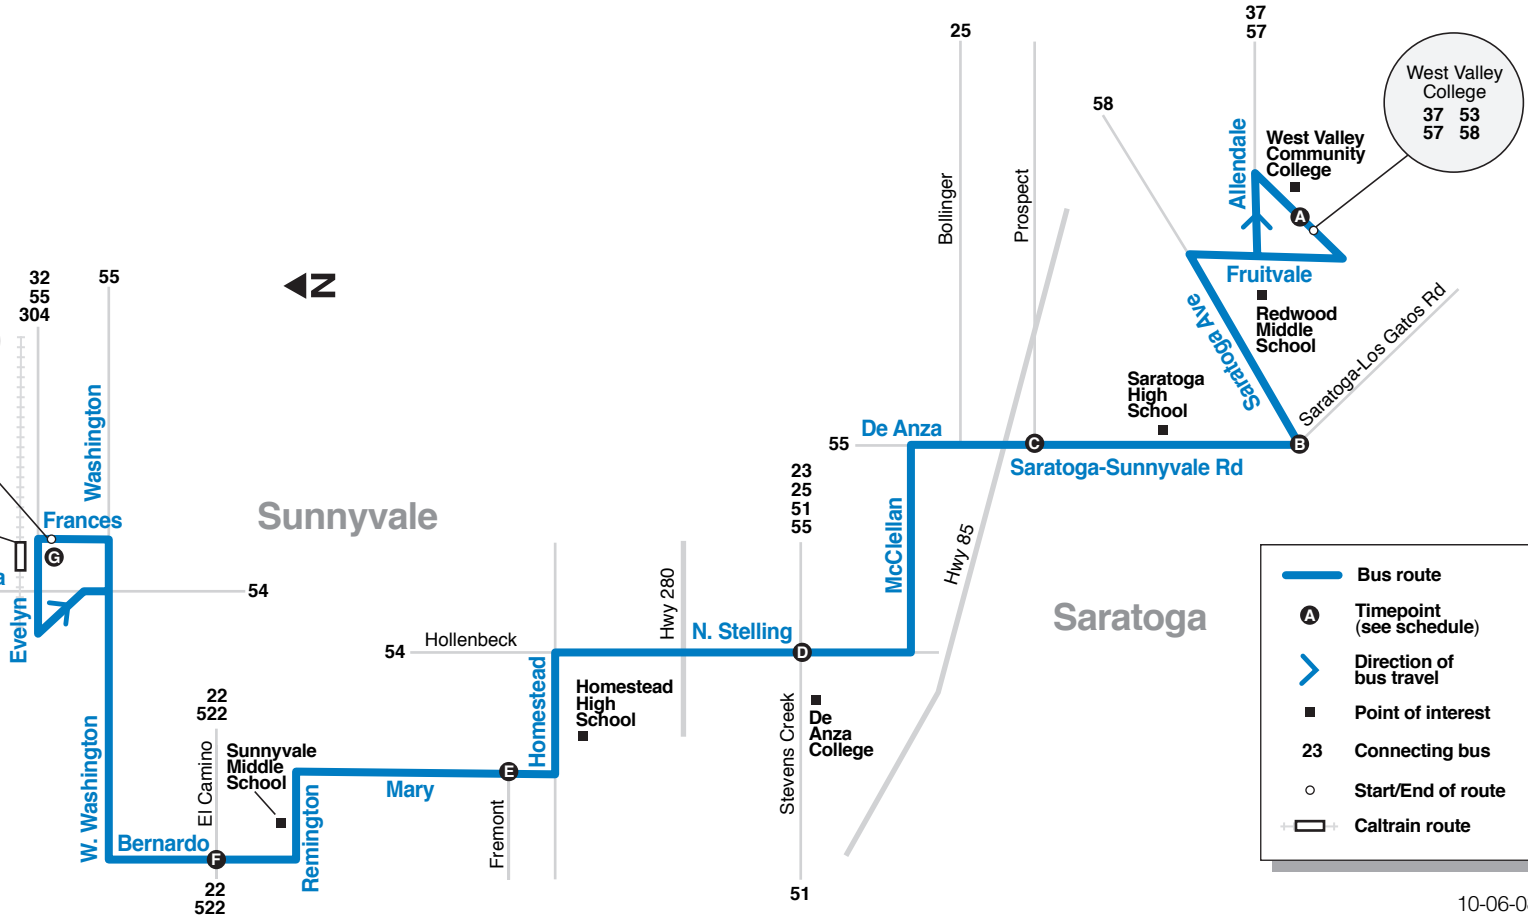

53

Sunnyvale Transit Center
32 53
54 55 304
Caltrain

Sunnyvale Caltrain Station

Sunnyvale

Saratoga

- Bus route
- Timepoint (see schedule)
- Direction of bus travel
- Point of interest
- Connecting bus
- Start/End of route
- Caltrain route