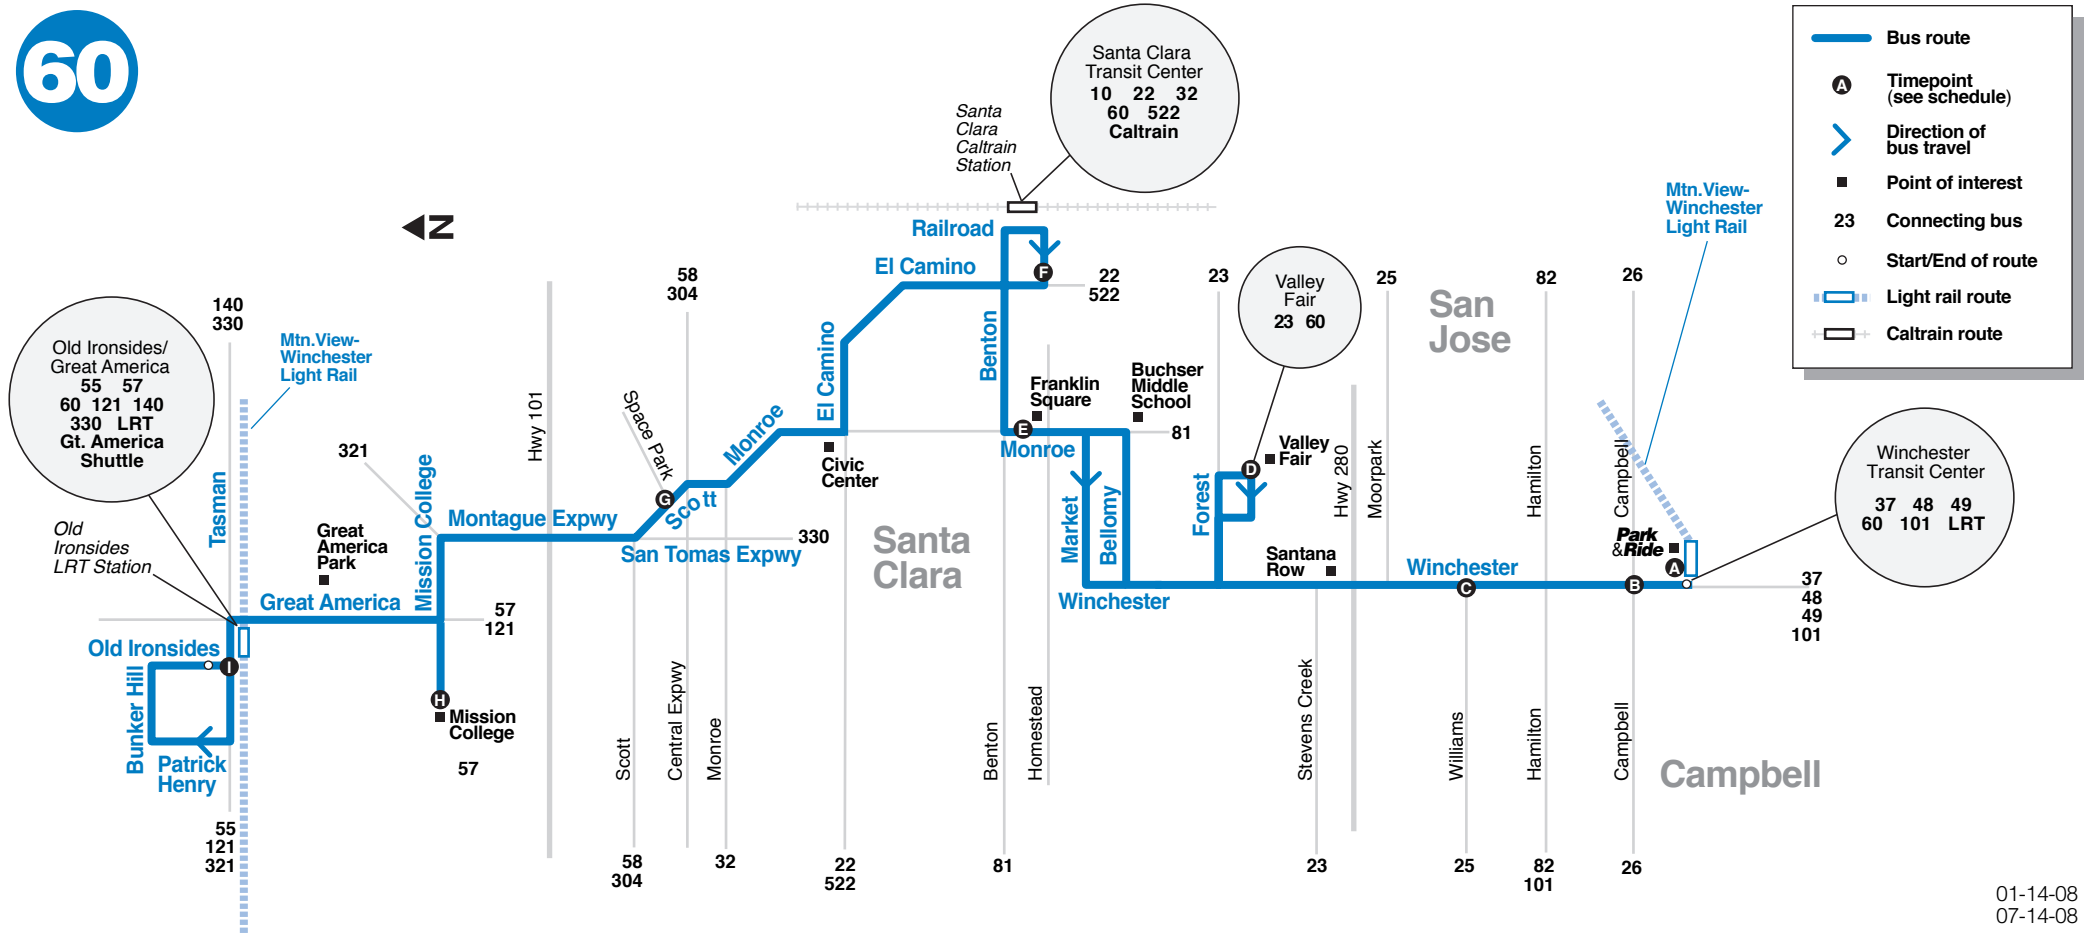

# 60

Old Ironsides/  
Great America  
55 57  
60 121 140  
330 LRT  
Gt. America  
Shuttle

Santa Clara  
Transit Center  
10 22 32  
60 522  
Caltrain

Valley Fair  
23 60

Winchester  
Transit Center  
37 48 49  
60 101 LRT