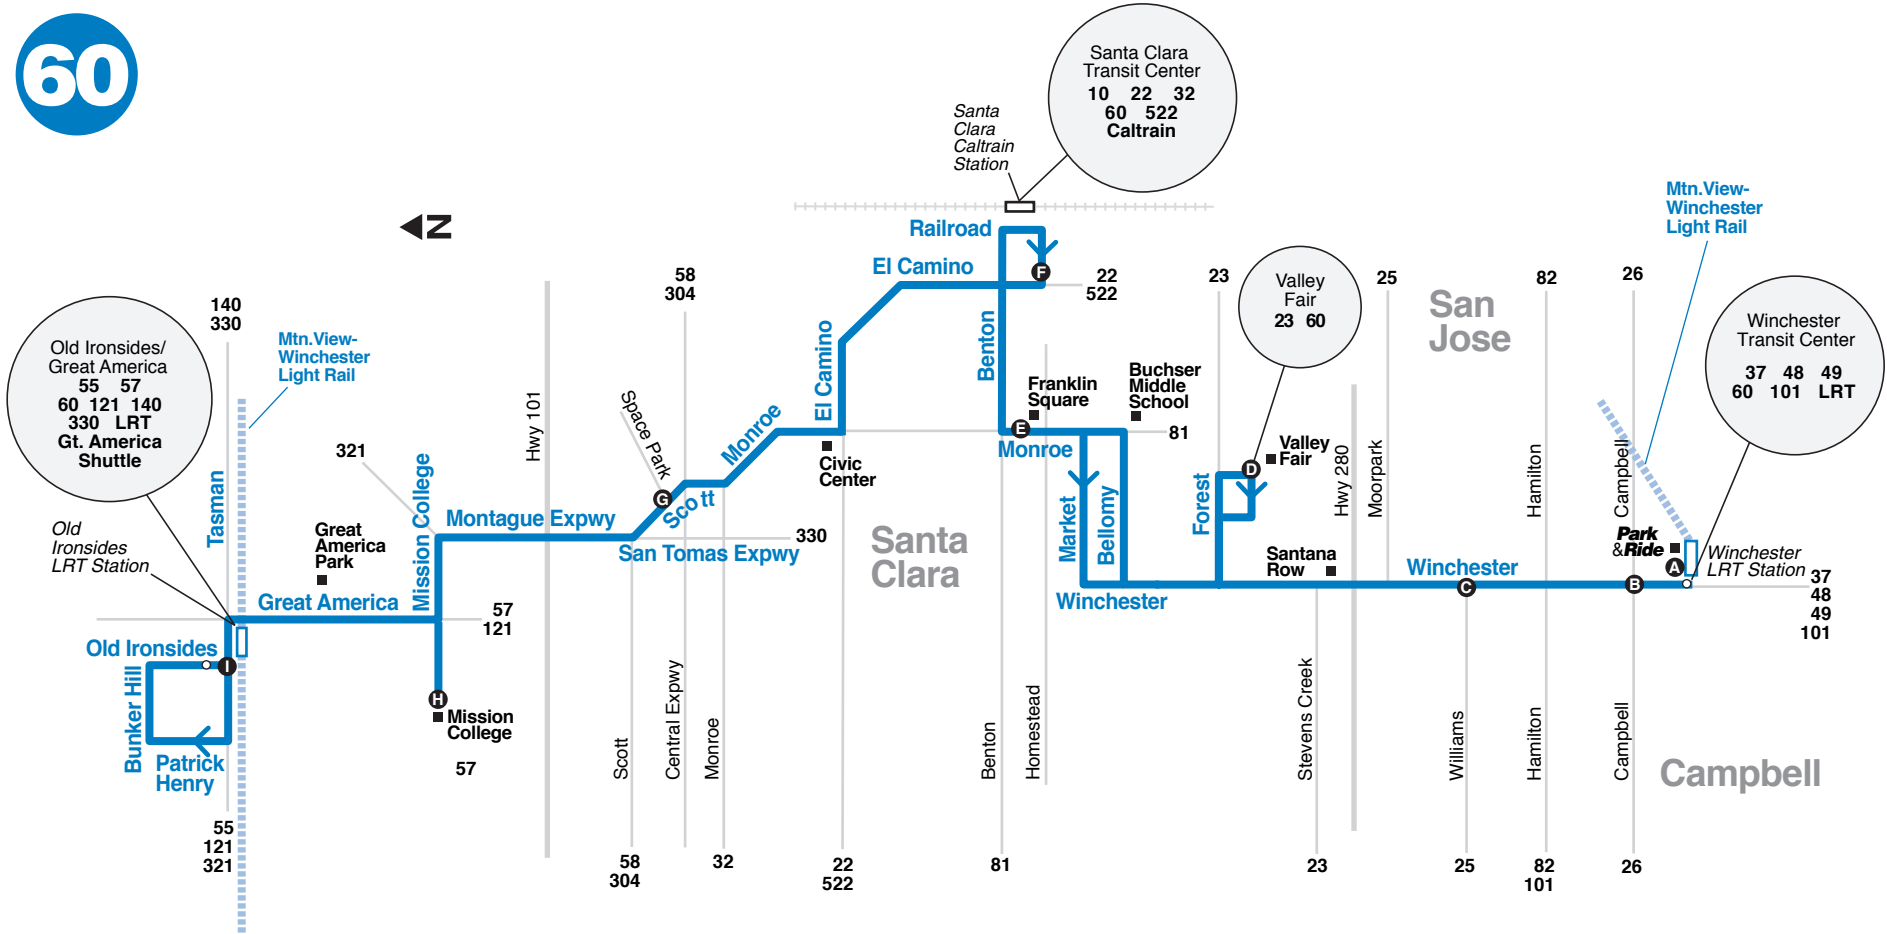

60

Old Ironsides/
Great America
55 57
60 121 140
330 LRT
Gt. America
Shuttle

Old Ironsides
LRT Station

Santa Clara
Transit Center
10 22 32
60 522
Caltrain

Valley
Fair
23 60

Winchester
Transit Center
37 48 49
60 101 LRT

- Bus route
- Timepoint (see schedule)
- Direction of bus travel
- Point of interest
- Connecting bus
- Start/End of route
- Light rail route
- Caltrain route