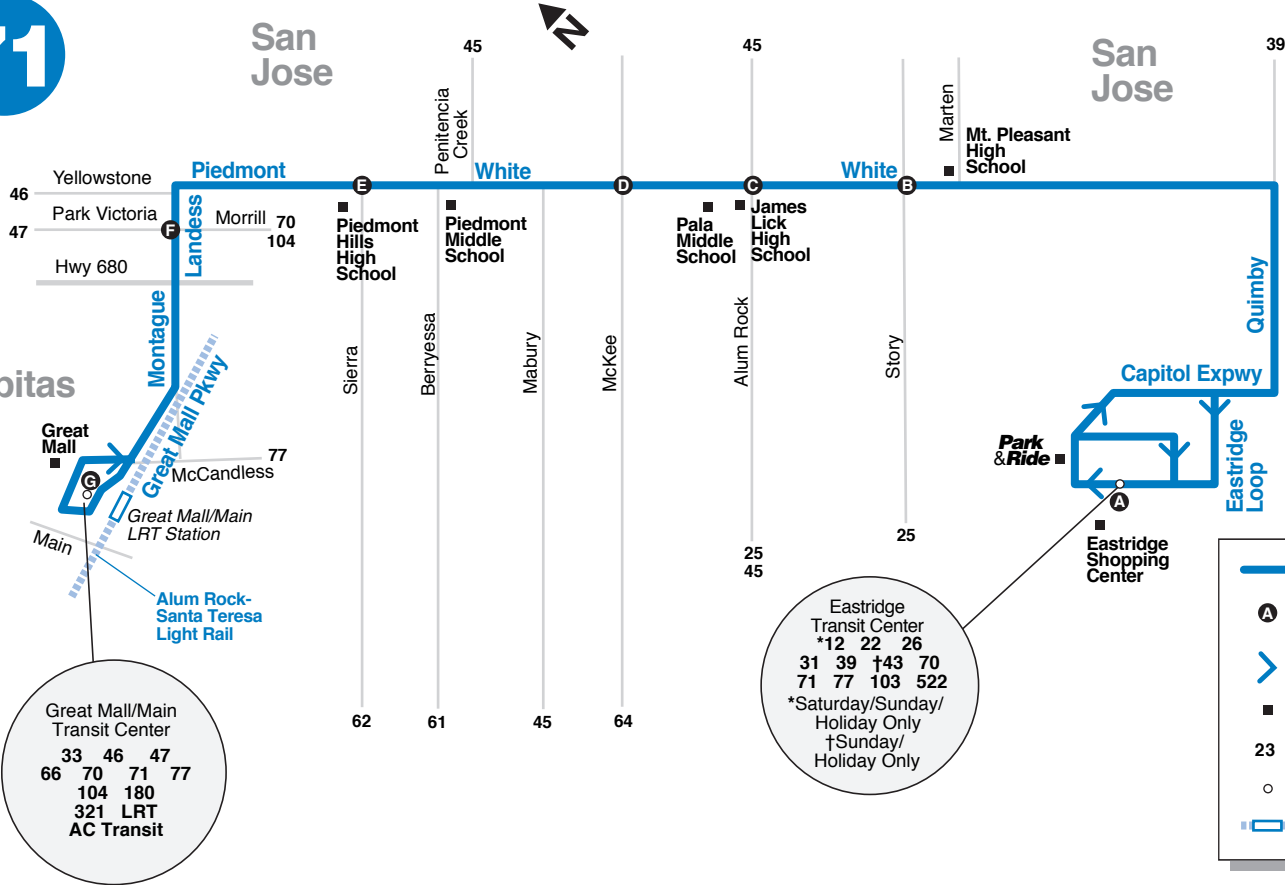

71

Milpitas

San Jose

San Jose

Great Mall/Main Transit Center
33 46 47
66 70 71 77
104 180
321 LRT
AC Transit

Eastridge Transit Center
*12 22 26
31 39 †43 70
71 77 103 522
*Saturday/Sunday/
Holiday Only
†Sunday/
Holiday Only

- Bus route
- Timepoint (see schedule)
- Direction of bus travel
- Point of interest
- Connecting bus
- Start/End of route
- Light rail route