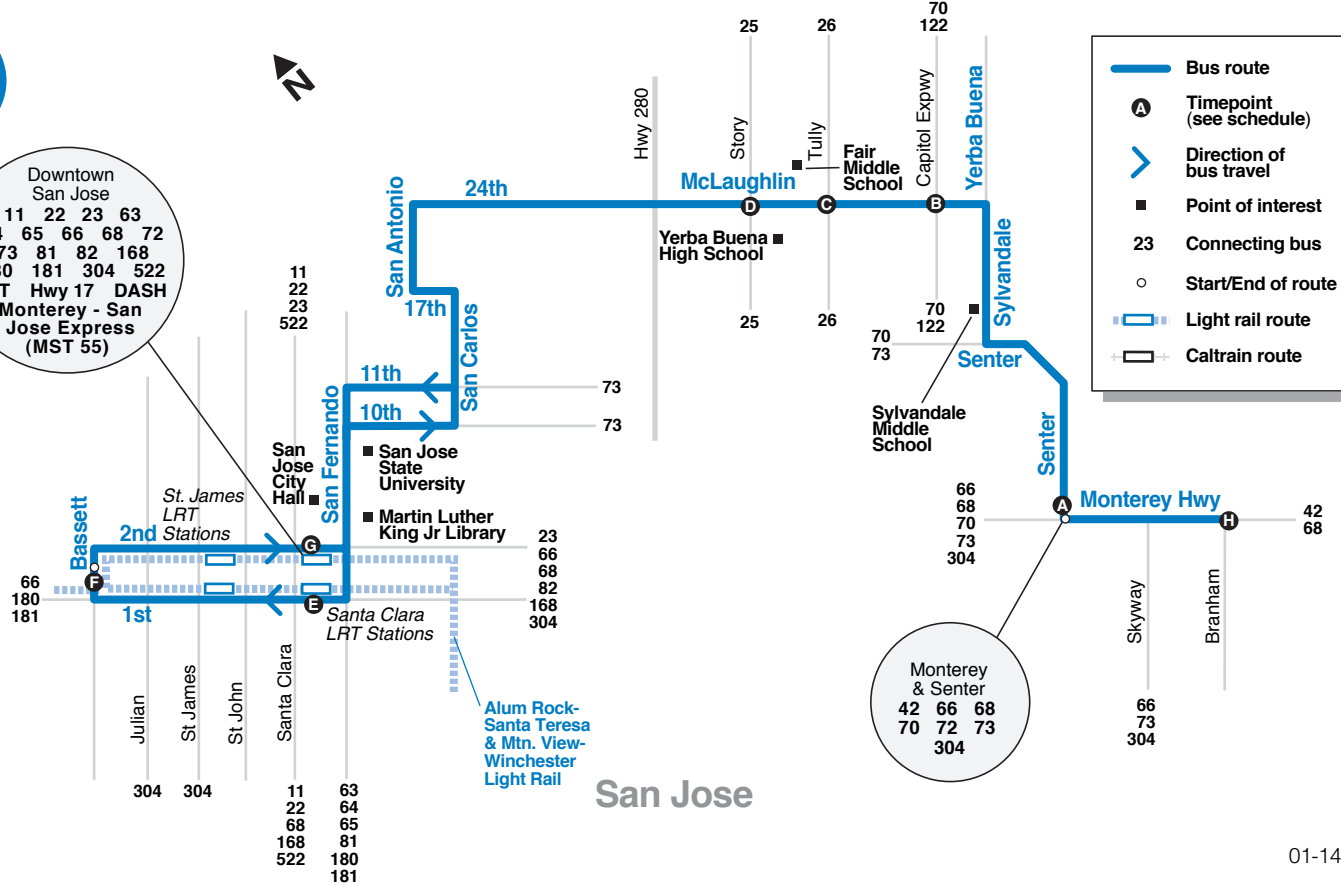

# 72

Downtown San Jose  
 11 22 23 63  
 64 65 66 68 72  
 73 81 82 168  
 180 181 304 522  
 LRT Hwy 17 DASH  
 Monterey - San Jose Express (MST 55)

- Bus route
- A** Timepoint (see schedule)
- > Direction of bus travel
- Point of interest
- 23 Connecting bus
- Start/End of route
- Light rail route
- Caltrain route

Monterey & Senter  
 42 66 68  
 70 72 73  
 304

San Jose