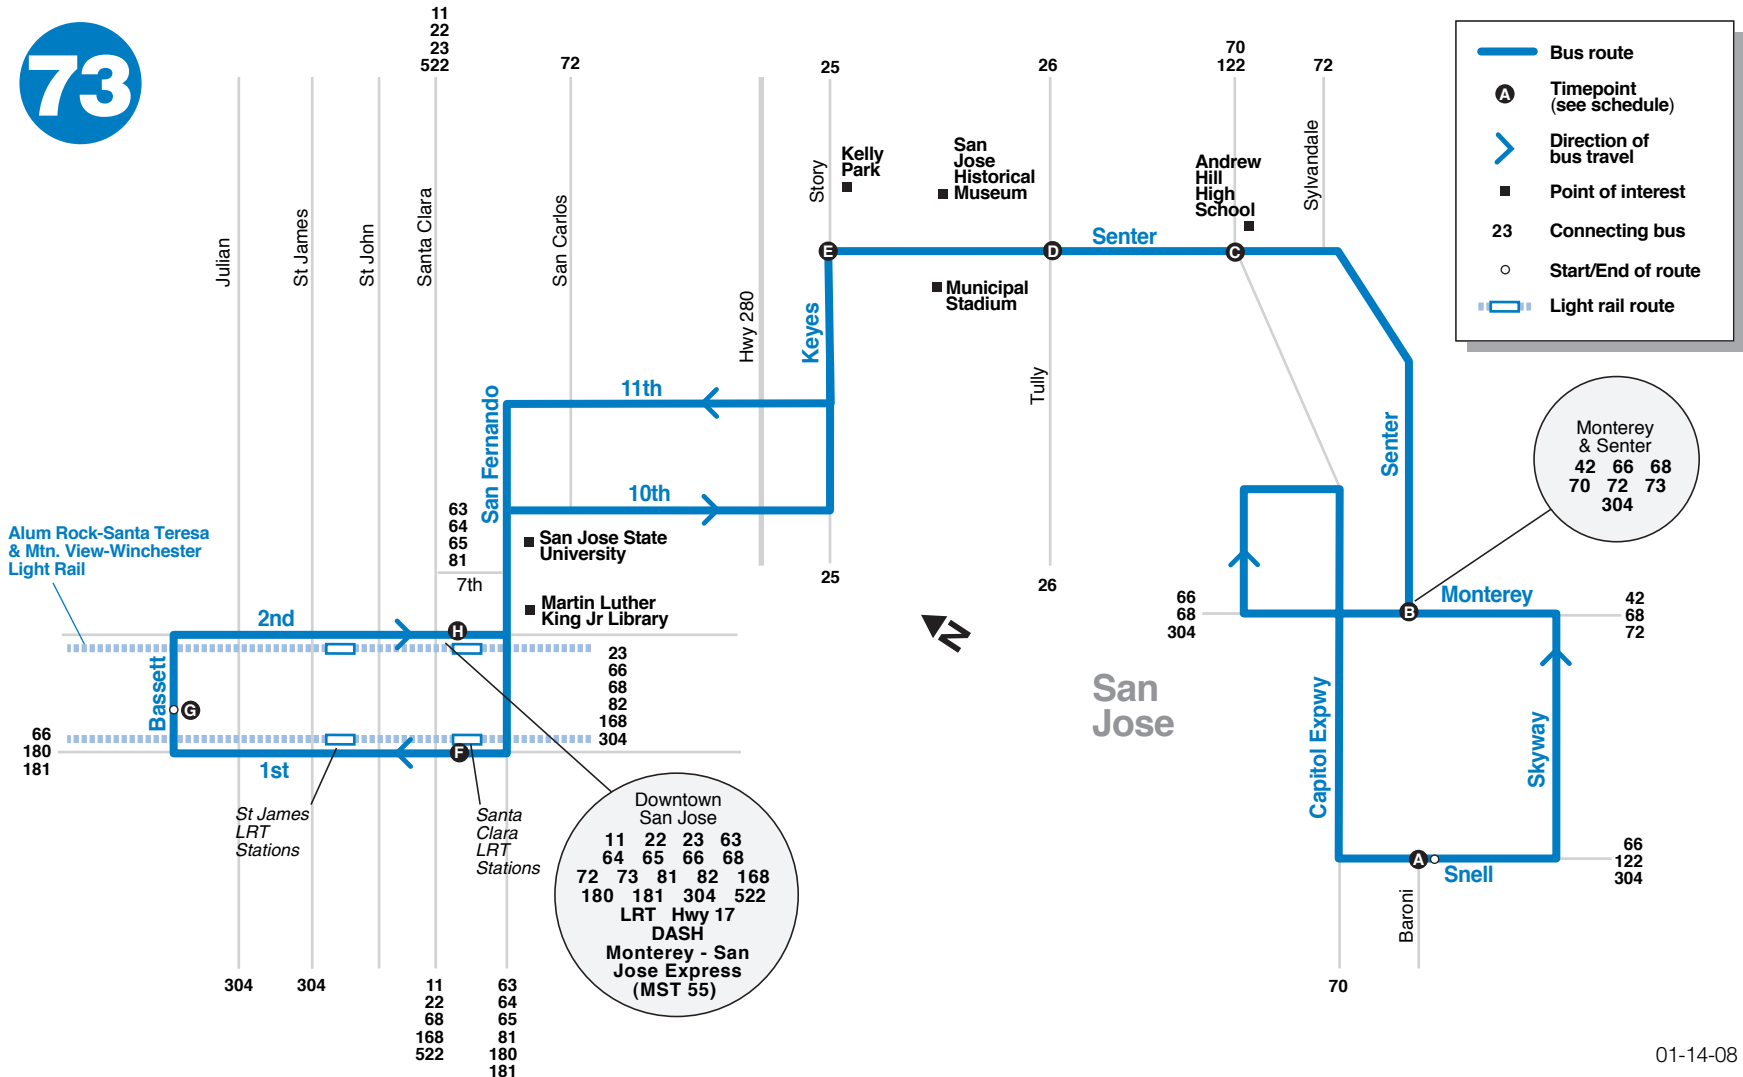

73

Bus route

A Timepoint (see schedule)

> Direction of bus travel

■ Point of interest

23 Connecting bus

○ Start/End of route

Light rail route

Monterey & Senter
 42 66 68
 70 72 73
 304

Downtown San Jose
 11 22 23 63
 64 65 66 68
 72 73 81 82 168
 180 181 304 522
 LRT Hwy 17
 DASH
 Monterey - San Jose Express (MST 55)