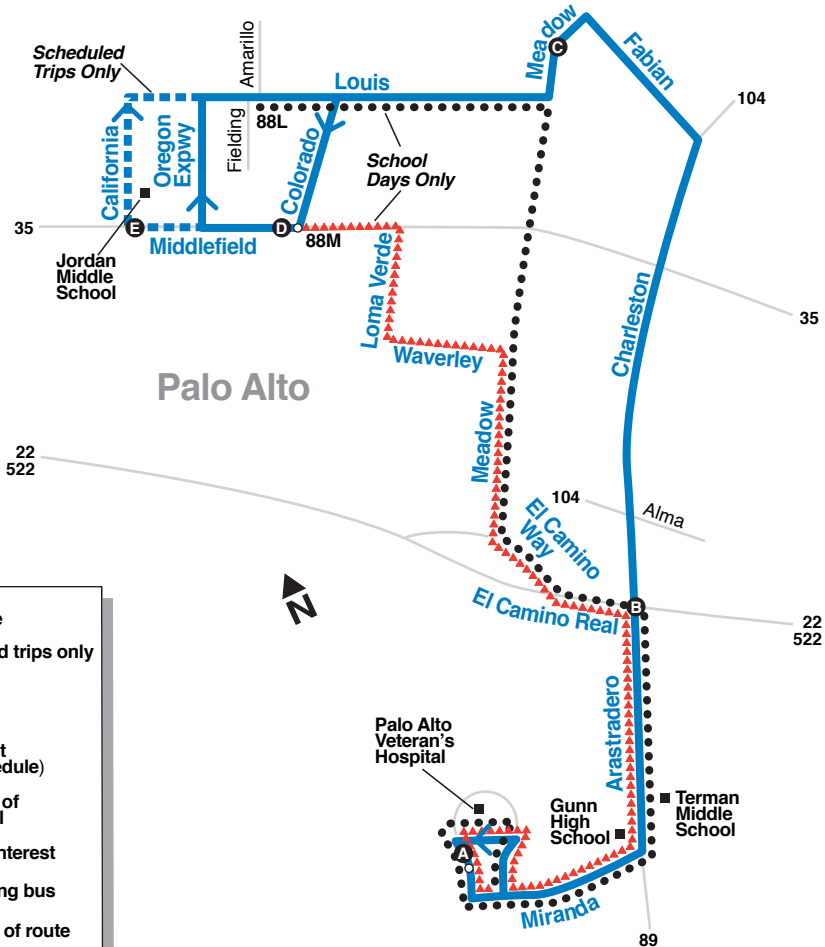

88

- Bus route
- - - Scheduled trips only
- 88L
- ▲▲▲▲▲ 88M
- Ⓐ Timepoint (see schedule)
- Direction of bus travel
- Point of interest
- 23 Connecting bus
- Start/End of route